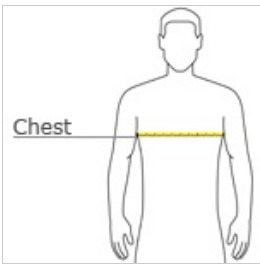

Essential T-Shirt PC61

A year-round essential, our best-selling t-shirt has been voted "most popular" by groups, teams, clubs and schools across America.

- Heavyweight 6.1-ounce, 100% cotton (preshrunk)
- Shoulder-to-shoulder taping
- Coverseamed neck
- Double-needle hem
- Ash is 98/2 cotton/poly
- Athletic Heather is 90/10 cotton/poly
- Dark Heather Grey is 50/50 cotton/poly

CARE INSTRUCTIONS

Machine wash cold, inside out with like colors. Only non-chlorine bleach when needed. Tumble dry medium. Do not iron.

front

back

HOW TO MEASURE

CHEST

With arms down at sides, measure around the upper body, under arms and over the fullest part of the chest.

SIZE CHART

	S	M	L	XL	2XL	3XL	4XL	5XL	6XL
Chest	35-37	38-40	41-43	44-46	47-49	50-53	54-57	58-60	61-63

COLOR INFORMATION

 Aquatic Blue PMS 2915 C	 Ash * PMS 5315 C	 Athletic Heather PMS 442 C	 *Athletic Maroon PMS 229 C	 Brown PMS 476 C	 Candy Pink PMS 1905 C	 Cardinal PMS 202 C	 Carolina Blue PMS 652 C	 Chamois Yellow PMS 141 C	 Charcoal PMS 425 C	 Colonial Blue PMS 5405 C
 Daffodil Yellow PMS 1215 C	 Dark Chocolate Brown PMS 412 C	 Dark Green PMS 5467 C	 Dark Heather Grey * PMS Black 7 C	 Deep Marine PMS 7686 C	 Dill Green PMS 7494 C	 Dusty Brown PMS 7497 C	 Eggplant	 Fiery Red PMS 1795 C	 Forest Green PMS 553 C	 Gold PMS 137 C
 Jade Green PMS 569 C	 Jet Black PMS 426 C	 Kelly PMS 340 C	 Lavender	 Lemon Yellow PMS 122 C	 Light Blue PMS 2717 C	 Light Sand PMS WARM GRAY 3	 Lime PMS 367 C	 Medium Grey PMS 422 C	 Natural PMS 468 C	 Navy PMS 289 C
 Olive PMS 418 C	 Orange PMS 172 C	 Orange Sherbet PMS 1575 C	 Pale Pink PMS 670 C	 Pistachio PMS 579 C	 Purple PMS 2685 C	 Red PMS 200 C	 Rich Red PMS 201 C	 Royal PMS 661 C	 Sand PMS NO MATCH	 Sangria PMS 227 C