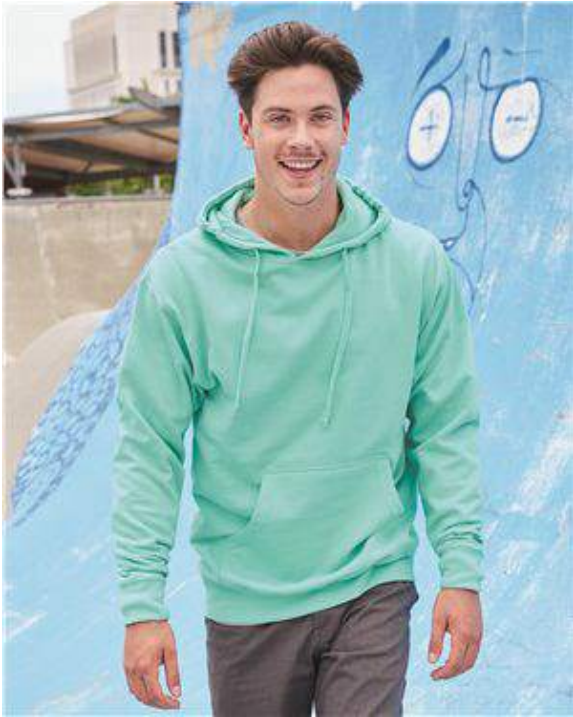

Independent Trading Co. - Midweight Hooded Sweatshirt - SS4500

- 8.5 oz., 80/20 cotton/ polyester blend fleece with 100% cotton face, 20 singles
- Heather colors & Safety Yellow are 55/45 cotton/polyester
- Grey Heather is 75% cotton/ 25% polyester
- Standard fit
- Jersey lined hood
- Split-stitched double-needle sewing on all seams
- Twill neck tape
- 1x1 ribbing at cuffs & waistband
- Metal eyelets
- Front pouch pocket
- Tearaway label

Please note: The SS4500 heather colorways are not all made of 100% cotton face yarn. Please do your own testing prior to screen printing.

Colors

White	Black	Alpine Green	Army	Army Heather	Black Camo	Blue Aqua	Charcoal	Charcoal Heather	Classic Navy	Classic Navy Heather	Forest Camo	Gold	Grey Heather
Gunmetal Heather	Heather Blue	Kelly Green Heather	Lavender	Light Pink	Light Yellow	Maroon	Mint	Neon Pink	Peach	Red	Royal	Royal Heather	Saddle
Safety Orange	Safety Yellow	Sandstone											