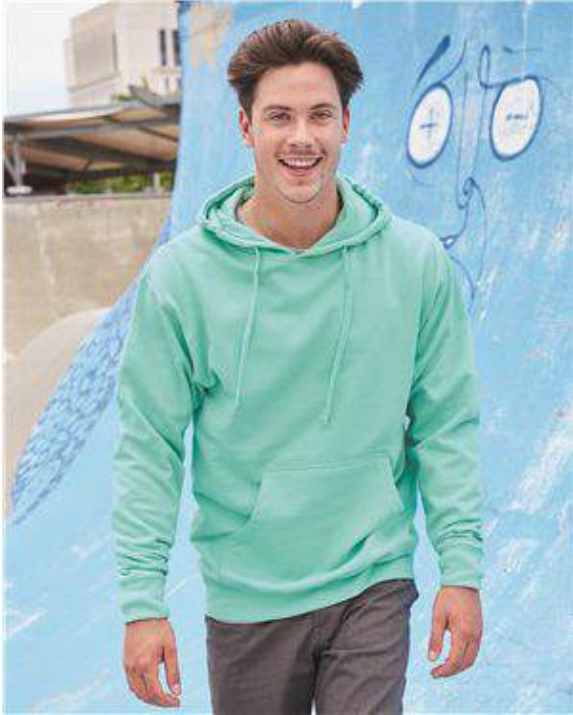

Independent Trading Co. - Midweight Hooded Sweatshirt - SS4500

- 8.5 oz.(US) 14.1 oz.(CA), 80/20 cotton/ polyester blend fleece with 100% cotton face, 20 singles (Solid, Camo Colors & Gunmetal Heather)
- Heather colors & Safety Yellow are 55/45 cotton/polyester
- Grey Heather is 75/25 cotton/polyester
- Standard fit
- Jersey lined hood
- Split-stitched double-needle sewing on all seams
- Twill neck tape
- 1x1 ribbing at cuffs & waistband
- Metal eyelets
- Front pouch pocket
- Tearaway label

Please note: The SS4500 heather colorways are not all made of 100% cotton face yarn. Please do your own testing prior to screen printing. If you are using the pants or shorts to color match as a set, please order samples to see how well they match. Colors may vary

Colors

White	Black	Alpine Green	Army	Army Heather	Black Camo	Blue Aqua	Charcoal	Charcoal Heather	Classic Navy	Classic Navy Heather	Forest Camo	Gold	Grey Heather
Gunmetal Heather	Heather Blue	Kelly Green Heather	Lavender	Light Pink	Light Yellow	Maroon	Mint	Neon Pink	Peach	Red	Royal	Royal Heather	Saddle
Safety Orange	Safety Yellow	Sandstone											