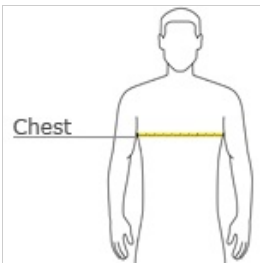

- 3.8-ounce, 100% polyester with PosiCharge technology
- Removable tag for comfort and relabeling
- Set-in sleeves

Given the extreme heat required for sublimation, please consult with your decorator. It is highly recommended to sample test product by color before production.

HOW TO MEASURE

CHEST WIDTH

Measure under the arm and around the fullest part of the chest with arms down, keeping tape horizontal.

SIZE CHART

	XS	S	M	L	XL	2XL	3XL	4XL
Chest	32-34	35-37	38-40	41-43	44-46	47-49	50-53	54-57